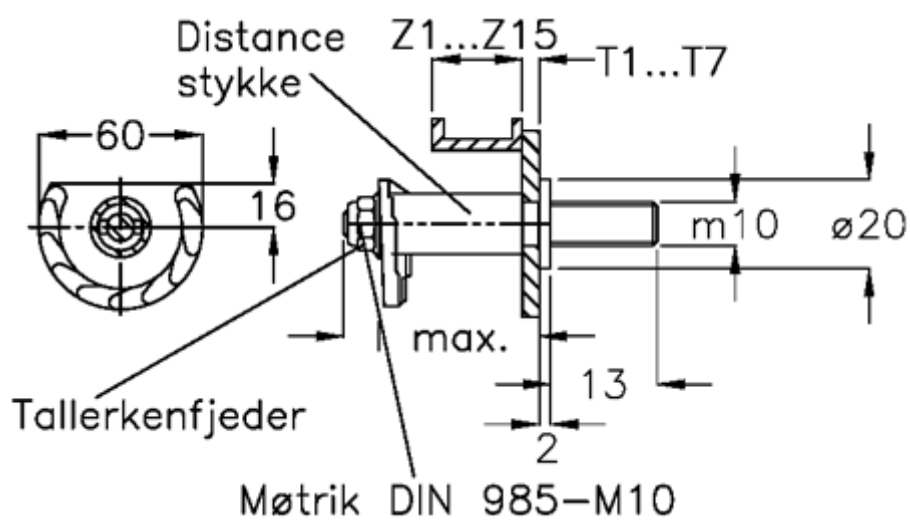

Article number: 20895205

Description: E+G Door lock
GN 117-GB-T2-Z5

Measures

Cam thickness = 12-21